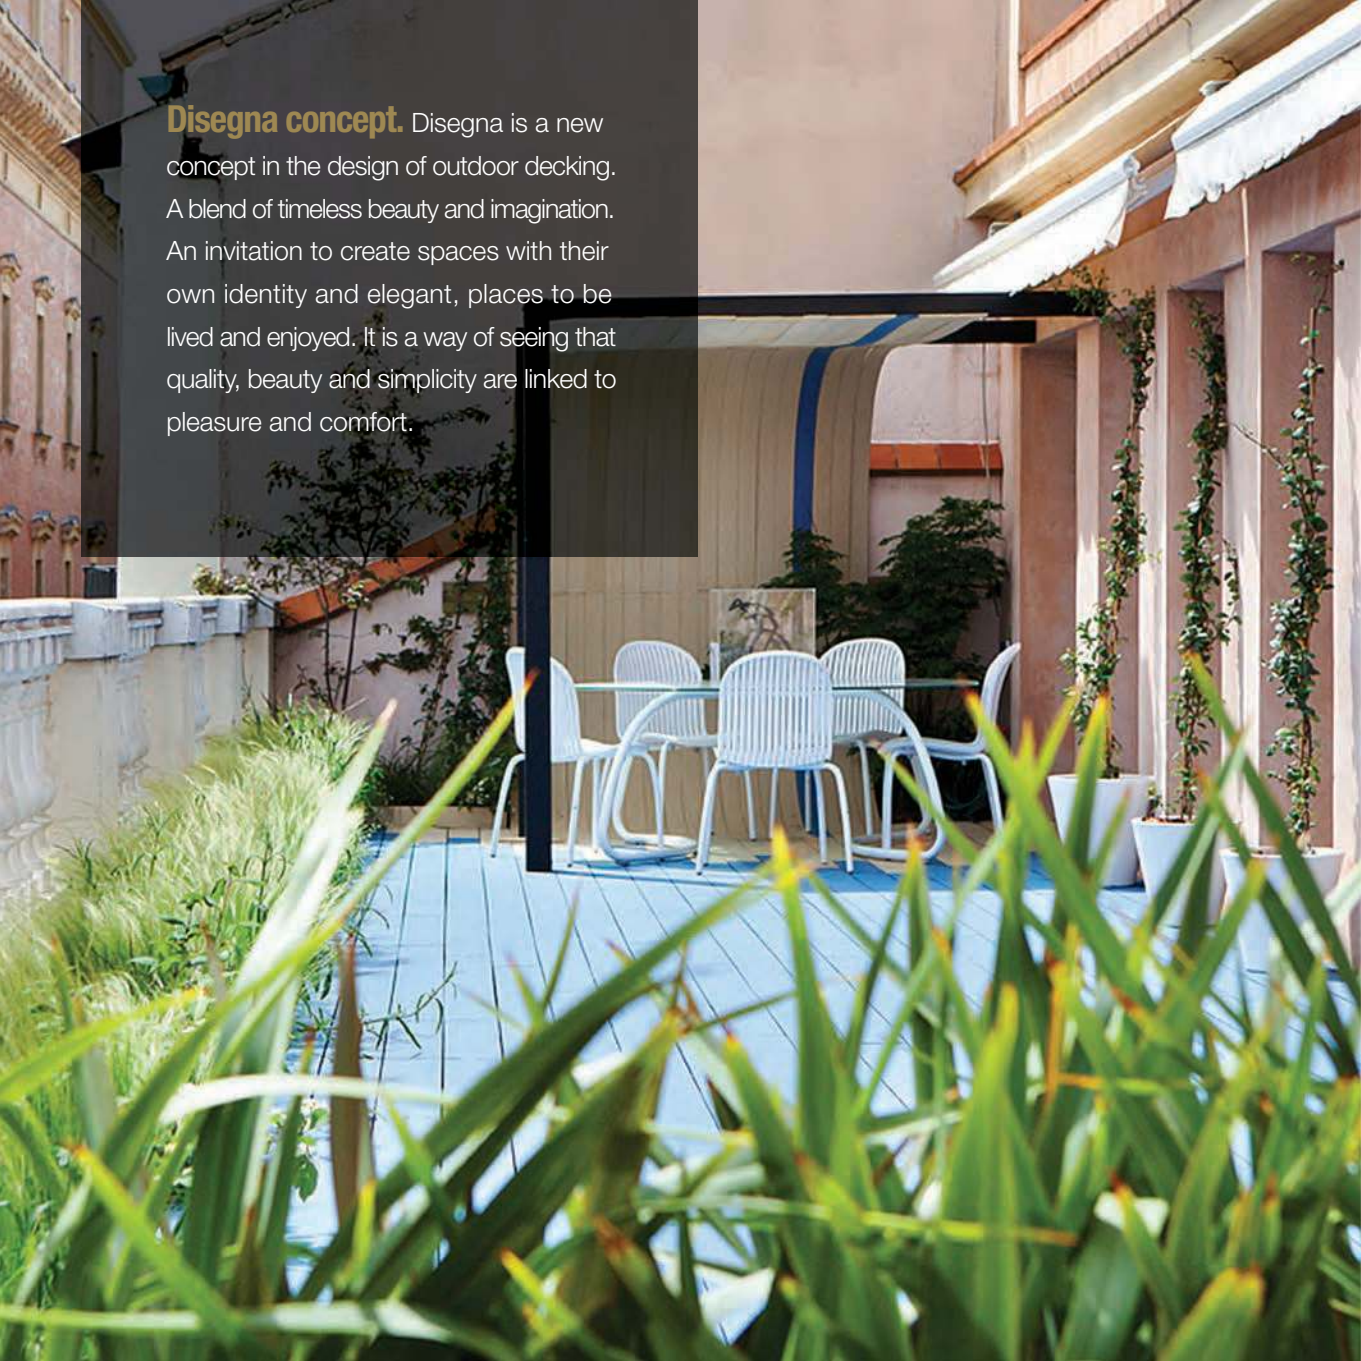

*decking*

**DISEGNA**

European Quality Composite

**Disegna concept.** Disegna is a new concept in the design of outdoor decking. A blend of timeless beauty and imagination. An invitation to create spaces with their own identity and elegant, places to be lived and enjoyed. It is a way of seeing that quality, beauty and simplicity are linked to pleasure and comfort.

**ANTIQUÉ.** The perfect fusion that combines traditional and the modern. This trend evokes memories of the past.

**DESIGN.** An invitation to live sensations and let creativity run free. Its colours are a source of energy and inspiration for people with personality.